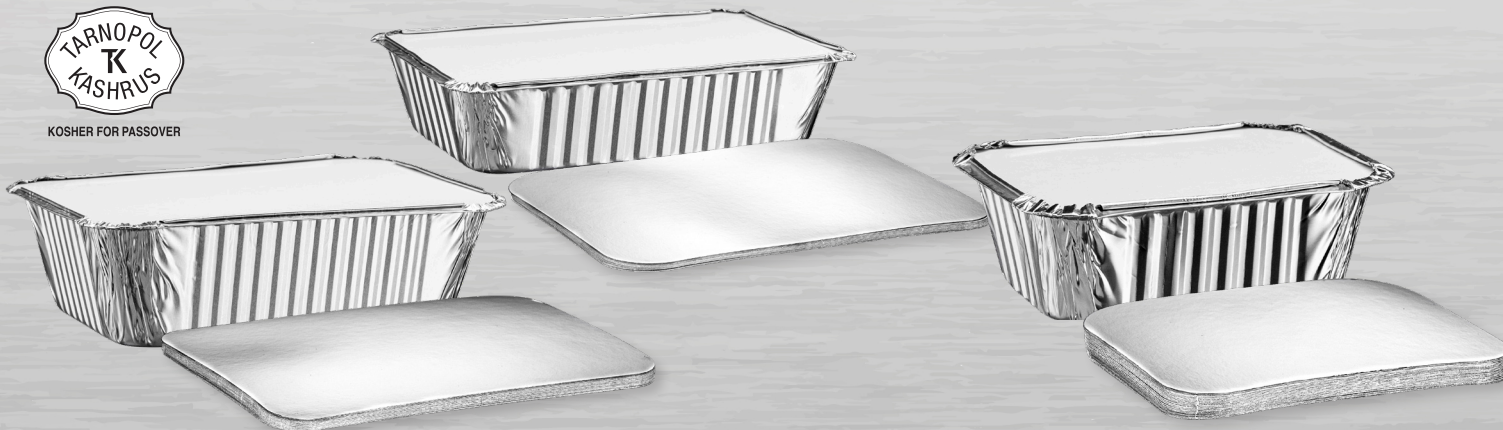

# BOARD LIDS

ITEM #	DESCRIPTION	COUNT	ITEM UPC#	CASE UPC	WEIGHT (LBS.)	CBF	TI	HI	PALLET
BL07	7" Round Aluminum Board Lids	5/100	842233100603	10842233100600	4.97	0.27	36	7	252
BL08	8" Round Aluminum Board Lids	5/100	842233102317	10842233102314	6.66	0.36	25	7	175
BL09	9" Round Aluminum Board Lids	5/100	842233100610	10842233100617	7.89	0.43	20	7	140
BL11	1lb Aluminum Board Lids	10/100	842233100627	10842233100624	6.11	0.28	32	7	224
BL12	2 1/4 lb Aluminum Board Lids	5/100s	842233100634	10842233100631	5.90	0.28	30	8	240
BL14	4lb Oblong Aluminum Board Lids	2/125	842233100641	10842233100648	6.15				160
BL15	5lb Aluminum Board Lids	2/125	812514019238	10812514019235	4.05	0.21	24	15	360
BL3C	3 Compartment Aluminum Board Lid	5/100s	842233110602	10842233110609	6.46				